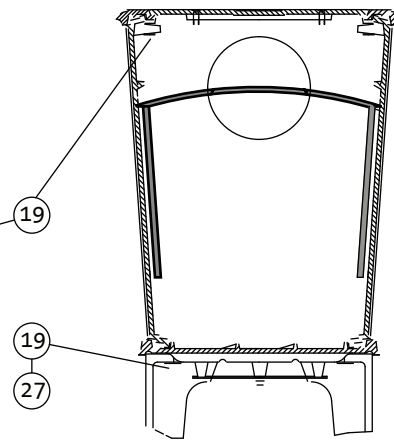

Glass dør  
Glass door

Glass dør  
Glass door

Del liste / Part list Jøtul F 602 N

Jøtul AS  
Fredrikstad, Norway

Drawing no:  
3-2705-P01

Date:  
Jan 05