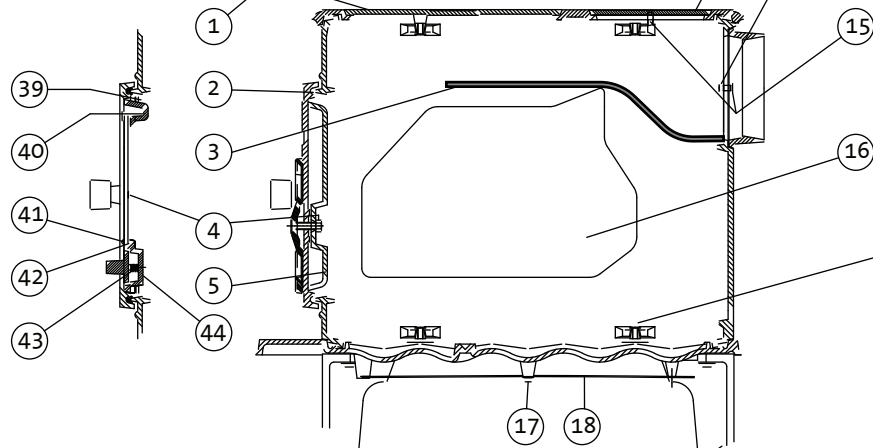

Glass dør  
Glass door

Glass dør  
Glass door

Del liste / Part list Jøtul F 602 N

Jøtul AS  
Fredrikstad, Norway

Drawing no:  
3-2705-P01

Date:  
Jan 05