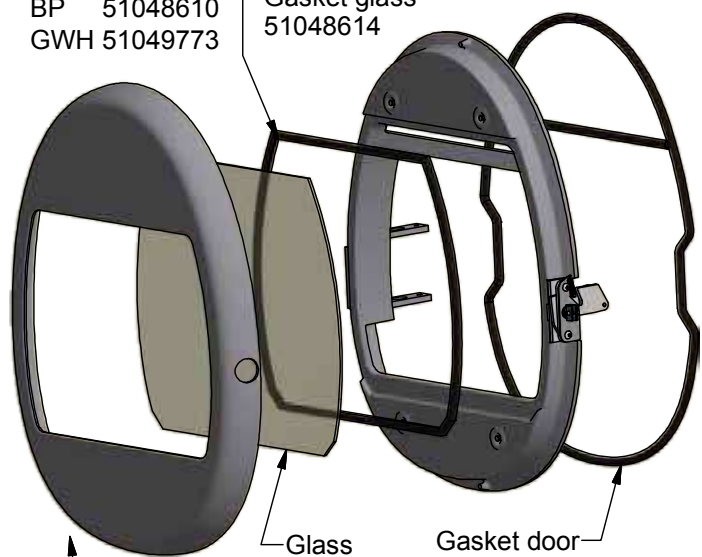

Scan 66

Door complete
BP 51048610
GWH 51049773

Gasket glass
51048614

Glass
51048611

Gasket door
51048615

Outer door frame
BP 51049049
GWH 51049766

Top mantle kit with top outlet
BP 51048616
GWH 51049764

Top mantle kit for rear outlet
BP 51048401
GWH 51049260

6" Connecting piece incl. gasket
outer flue pipe, 148 mm
51048620
6" inside flue pipe, 144 mm
51048609

5" Connecting piece incl.
gasket, inside flue pipe, 130 mm
51049193

Burn chamber
51048621

Rear mantle
BP 51049057
GWH 51049767

Side mantle
BP 51048618
GWH 51049765

Side mantle
BP 51048618
GWH 51049765

Handle
51048622

Pin of baffle plate x 2
51049192

Handle for air supply
51048623

Ash drawer
51048626

Cast iron bottom
51048625

Prism
BP 51048067
GWH 51049223